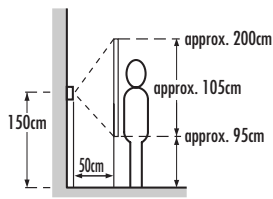

(WIDE)

Mounting height 150cm

Mounting height 130cm