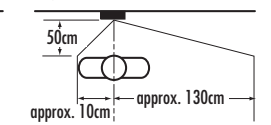

■ CAMERA POSITION & IMAGE VIEW AREA

JK-DA, JK-DV, JK-DVF

(WIDE)

(ZOOM)

(WIDE)

Mounting height 150cm

Mounting height 130cm

(ZOOM & PanTilt)

Mounting height 150cm

Mounting height 130cm

Left

Center

Center

Center

Down

Down

Right

■ UNIT DIMENSIONS (mm)

■ SPECIFICATIONS

- Power source : 18V DC
- Power supply : PS-1820S, PS-1820UI, PS-1820, PS-1810DIN
- Consumption : Max. 400mA (JK-1MED, JK-1MD). Max. 200mA (JK-1HD). Max. 120mA (JK-1SD) Max. 95mA (JKW-BA)
- Calling : Chime, Image & audio, approx. 45 sec.
- Communication : Approx. 1 min. AUTOMATIC (Hands-free); To activate, momentarily press TALK button. MANUAL (Press-to-talk/Release-to-listen); To activate, press TALK button for 1 sec. or more.
- Video monitor : 3.5 inch direct-view TFT color LCD.
- Scanning line : 525 lines
- Video output : NTSC, 1Vpp/75 Ω
- Night viewing : Up to 50cm from camera (5 Lux), with white LED projected, background beyond 50cm cannot be seen.
- Door release : 24V AC/DC, 500mA (N/O dry closure contact)
- Option output : 24V AC/DC, 1.6A (N/O dry closure contact)
- Wiring : Door to master: 2-cond., PVC jacket with PE (polyethylene) insulated conductor. Master to sub: 4-cond., PVC jacket with PE (polyethylene) insulated conductor.
- Wiring distance : Master/sub to door: 50m (Ø0.65mm) 100m (Ø1.0mm) Master to IER-2: 75m (Ø0.65mm) 150m (Ø1.0mm)

■ WIRING & CABLE

- JK-1MED / JK-1MD : Four-conductors Monitor to Monitor Wiring
- Recommended: 2-conductor, PVC jacket with PE (polyethylene) insulated conductor. Never use individual conductors, twisted pair cable or coaxial cable.

Hands-free communication is activated by automatic voice switching circuitry, which may cause intermittent audio by the environmental noise level of either inside stations.

The image on the monitor is simulated.