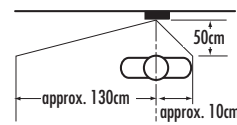

■ CAMERA POSITION & IMAGE VIEW AREA

JK-DA, JK-DV, JK-DVF

(WIDE)

(ZOOM)

(WIDE)

Mounting height 150cm

Mounting height 130cm

(ZOOM & PanTilt)

Mounting height 150cm

Mounting height 130cm

Left

Center

Center

Center

Down

Down

Right

■ UNIT DIMENSIONS (mm)

■ SPECIFICATIONS

- Power source : 18V DC
- Power supply : PS-1820S, PS-1820UI, PS-1820, PS-1810DIN
- Consumption : Max. 400mA (JK-1MED, JK-1MD). Max. 200mA (JK-1HD). Max. 120mA (JK-1SD) Max. 95mA (JKW-BA)
- Calling : Chime, Image & audio, approx. 45 sec.
- Communication : Approx. 1 min. AUTOMATIC (Hands-free); To activate, momentarily press TALK button. MANUAL (Press-to-talk/Release-to-listen); To activate, press TALK button for 1 sec. or more.
- Video monitor : 3.5 inch direct-view TFT color LCD.
- Scanning line : 525 lines
- Video output : NTSC, 1Vpp/75 Ω
- Night viewing : Up to 50cm from camera (5 Lux), with white LED projected, background beyond 50cm cannot be seen.
- Door release : 24V AC/DC, 500mA (N/O dry closure contact)
- Option output : 24V AC/DC, 1.6A (N/O dry closure contact)
- Wiring : Door to master: 2-cond., PVC jacket with PE (polyethylene) insulated conductor. Master to sub: 4-cond., PVC jacket with PE (polyethylene) insulated conductor.
- Wiring distance : Master/sub to door: 50m (Ø0.65mm) 100m (Ø1.0mm) Master to IER-2: 75m (Ø0.65mm) 150m (Ø1.0mm)

■ WIRING & CABLE

- JK-1MED / JK-1MD : Four-conductors Monitor to Monitor Wiring
- Recommended: 2-conductor, PVC jacket with PE (polyethylene) insulated conductor. Never use individual conductors, twisted pair cable or coaxial cable.

Hands-free communication is activated by automatic voice switching circuitry, which may cause intermittent audio by the environmental noise level of either inside stations.

The image on the monitor is simulated.