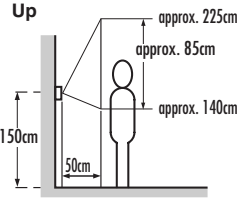

(ZOOM & PanTilt)

Mounting height 150cm

Mounting height 130cm