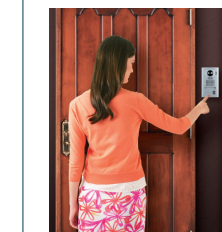

The visitor is not displayed in the center.