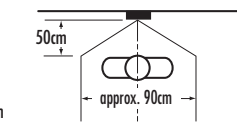

■ CAMERA POSITION & IMAGE VIEW AREA

JK-DA, JK-DV, JK-DVF

(WIDE)

(ZOOM)

(WIDE)

Mounting height 150cm

Mounting height 130cm

(ZOOM & PanTilt)

Mounting height 150cm

Mounting height 130cm

Left

Center

Center

Center

Down

Down

Right

■ UNIT DIMENSIONS (mm)

■ SPECIFICATIONS

- Power source : 18V DC
- Power supply : PS-1820S, PS-1820UI, PS-1820, PS-1810DIN
- Consumption : Max. 400mA (JK-1MED, JK-1MD). Max. 200mA (JK-1HD). Max. 120mA (JK-1SD) Max. 95mA (JKW-BA)
- Calling : Chime, Image & audio, approx. 45 sec.
- Communication : Approx. 1 min. AUTOMATIC (Hands-free); To activate, momentarily press TALK button. MANUAL (Press-to-talk/Release-to-listen); To activate, press TALK button for 1 sec. or more.
- Video monitor : 3.5 inch direct-view TFT color LCD.
- Scanning line : 525 lines
- Video output : NTSC, 1Vpp/75 Ω
- Night viewing : Up to 50cm from camera (5 Lux), with white LED projected, background beyond 50cm cannot be seen.
- Door release : 24V AC/DC, 500mA (N/O dry closure contact)
- Option output : 24V AC/DC, 1.6A (N/O dry closure contact)
- Wiring : Door to master: 2-cond., PVC jacket with PE (polyethylene) insulated conductor. Master to sub: 4-cond., PVC jacket with PE (polyethylene) insulated conductor.
- Wiring distance : Master/sub to door: 50m (Ø0.65mm) 100m (Ø1.0mm) Master to IER-2: 75m (Ø0.65mm) 150m (Ø1.0mm)

■ WIRING & CABLE

- JK-1MED / JK-1MD : Four-conductors Monitor to Monitor Wiring
- Recommended: 2-conductor, PVC jacket with PE (polyethylene) insulated conductor. Never use individual conductors, twisted pair cable or coaxial cable.

Hands-free communication is activated by automatic voice switching circuitry, which may cause intermittent audio by the environmental noise level of either inside stations.

The image on the monitor is simulated.