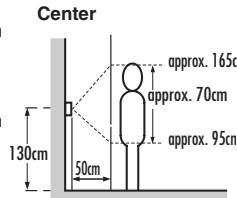

Center

Center