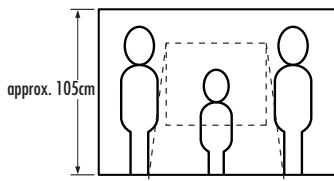

■ CAMERA POSITION & IMAGE VIEW AREA

JK-DA, JK-DV, JK-DVF

(WIDE)