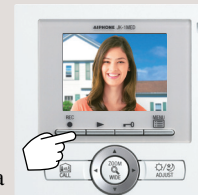

Manual Recording

Record picture as you need. The recording starts when you press the REC button while monitoring or talking to a visitor.

Playing

The play LED flashes when there are auto-recorded pictures. Press the PLAY button to play.

Quick & Easy set up

Setting up is easy for anyone. Just follow the menu displayed on the monitor.

Select from five different display languages

Choose from English, French, Dutch, Spanish, and Italian.

Entrance Monitoring