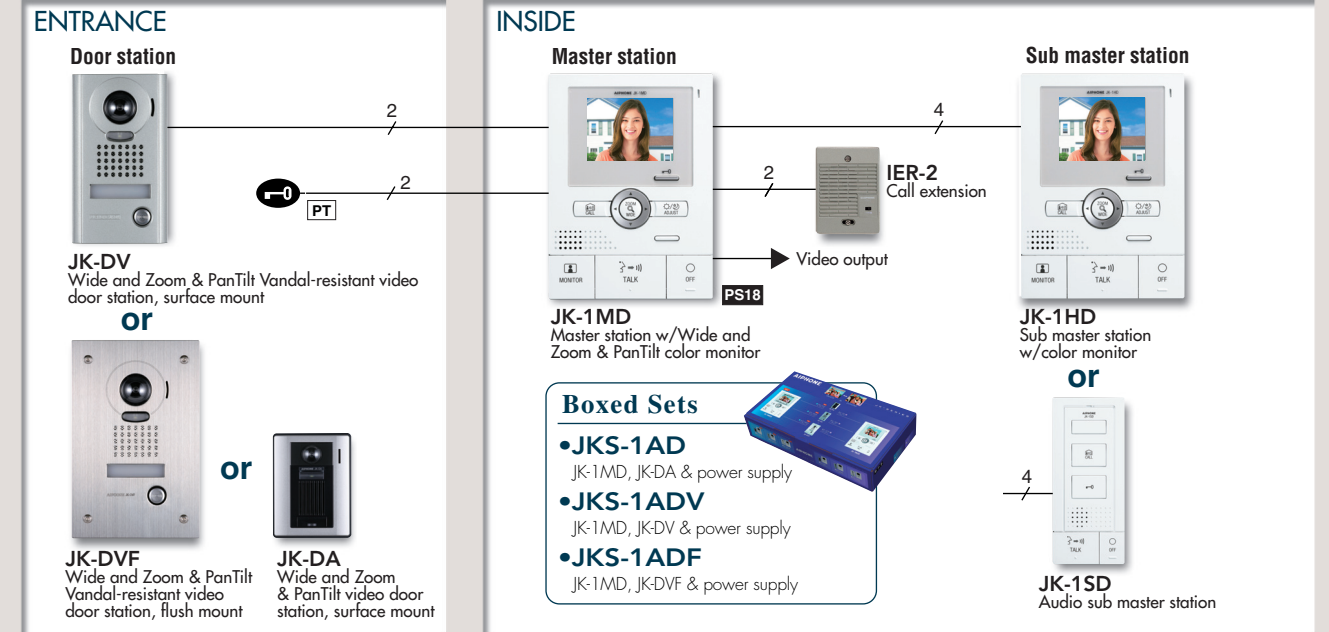

Option button

Controls an external device, such as an outdoor entrance light, when using an optional connector.

Video signal can be output from the Master Station.

To DVR, video recorder, etc.

3 Types of Door Station

Select the Door Station that best meets your needs.

JK-DV

JK-DVF

JK-DA

System Standard JK-1MD

DOOR 1 INSIDE 2

Picture memory JK-1MED

DOOR 1 INSIDE 2

PS18 : Power supply PS-1820S, PS-1820UL, PS-1820, PS-1810DIN PT : AC transformer

JKW-BA Long distance adaptor

• When JK series color video door station is more than 100m to max. 300m away.

Optional Access Control

AC-10S Access control keypad, surface mount

AC-10F Access control keypad, flush mount

JK-DV + AC-10S

■ CAMERA POSITION & IMAGE VIEW AREA

JK-DA, JK-DV, JK-DVF

(WIDE)

(ZOOM)

(WIDE)