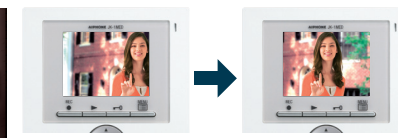

You can now clearly identify the visitor in the center of the monitor. This gives you flexibility when setting up the Door Station.

Backlight & Night Sensitivity Adjustment

With the JK series, you do not have to worry about strong sunlight or darkness of night. Pressing the ADJUST button can make the view clearer.