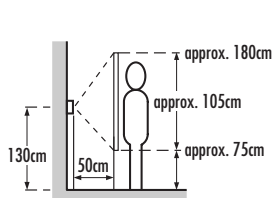

■ CAMERA POSITION & IMAGE VIEW AREA

JK-DA, JK-DV, JK-DVF

(WIDE)

(ZOOM)

(WIDE)

Mounting height 150cm

Mounting height 130cm

(ZOOM & PanTilt)

Mounting height 150cm

Mounting height 130cm

Left

Center

Center

Center

Down

Down

Right

■ UNIT DIMENSIONS (mm)

■ SPECIFICATIONS

- Power source : 18V DC
- Power supply : PS-1820S, PS-1820UI, PS-1820, PS-1810DIN
- Consumption : Max. 400mA (JK-1MED, JK-1MD). Max. 200mA (JK-1HD). Max. 120mA (JK-1SD) Max. 95mA (JKW-BA)
- Calling : Chime, Image & audio, approx. 45 sec.
- Communication : Approx. 1 min. AUTOMATIC (Hands-free); To activate, momentarily press TALK button. MANUAL (Press-to-talk/Release-to-listen); To activate, press TALK button for 1 sec. or more.
- Video monitor : 3.5 inch direct-view TFT color LCD.
- Scanning line : 525 lines
- Video output : NTSC, 1Vpp/75 Ω
- Night viewing : Up to 50cm from camera (5 Lux), with white LED projected, background beyond 50cm cannot be seen.
- Door release : 24V AC/DC, 500mA (N/O dry closure contact)
- Option output : 24V AC/DC, 1.6A (N/O dry closure contact)
- Wiring : Door to master: 2-cond., PVC jacket with PE (polyethylene) insulated conductor. Master to sub: 4-cond., PVC jacket with PE (polyethylene) insulated conductor.
- Wiring distance : Master/sub to door: 50m (Ø0.65mm) 100m (Ø1.0mm) Master to IER-2: 75m (Ø0.65mm) 150m (Ø1.0mm)

■ WIRING & CABLE

- JK-1MED / JK-1MD : Four-conductors Monitor to Monitor Wiring
- Recommended: 2-conductor, PVC jacket with PE (polyethylene) insulated conductor. Never use individual conductors, twisted pair cable or coaxial cable.

Hands-free communication is activated by automatic voice switching circuitry, which may cause intermittent audio by the environmental noise level of either inside stations.

The image on the monitor is simulated.