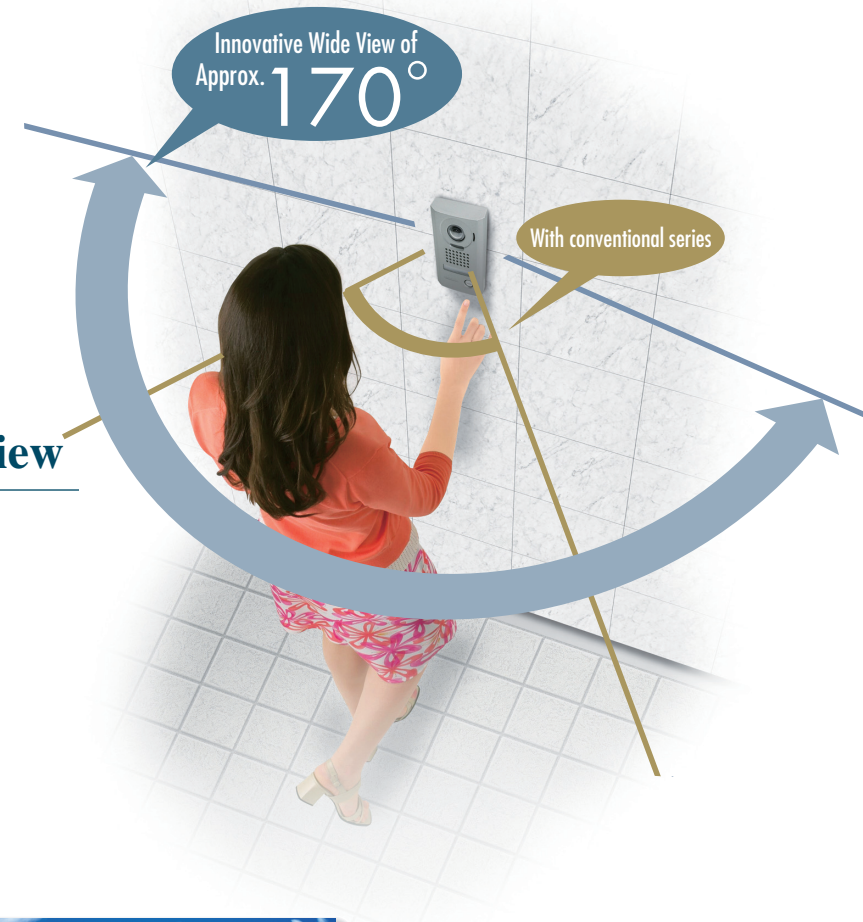

AIPHONE

JK Series

Identify Widely

Wide and Zoom & PanTilt Hands-free Color Video Intercom

Change the Field of Vision for Ad ded Security.

The advanced camera and monitor of the JK series expand your field of vision.
Enjoy a wide angle view with clear image quality.

About twice as wide as
our conventional series!

Panoramic Wide Angle View

To provide effective security, JK series features a wide angle camera that enables you to see the innovative panoramic view! People standing on sides and people with short/tall heights can be easily identified.