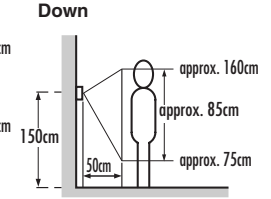

■ CAMERA POSITION & IMAGE VIEW AREA

JK-DA, JK-DV, JK-DVF

(WIDE)

(ZOOM)

(WIDE)

Mounting height 150cm

Mounting height 130cm

(ZOOM & PanTilt)

Mounting height 150cm

Mounting height 130cm

Left

Center

Center

Center

Down

Down

Right

■ UNIT DIMENSIONS (mm)

■ SPECIFICATIONS

- Power source : 18V DC
- Power supply : PS-1820S, PS-1820UI, PS-1820, PS-1810DIN
- Consumption : Max. 400mA (JK-1MED, JK-1MD). Max. 200mA (JK-1HD). Max. 120mA (JK-1SD) Max. 95mA (JKW-BA)
- Calling : Chime, Image & audio, approx. 45 sec.
- Communication : Approx. 1 min. AUTOMATIC (Hands-free); To activate, momentarily press TALK button. MANUAL (Press-to-talk/Release-to-listen); To activate, press TALK button for 1 sec. or more.
- Video monitor : 3.5 inch direct-view TFT color LCD.
- Scanning line : 525 lines
- Video output : NTSC, 1Vpp/75 Ω
- Night viewing : Up to 50cm from camera (5 Lux), with white LED projected, background beyond 50cm cannot be seen.
- Door release : 24V AC/DC, 500mA (N/O dry closure contact)
- Option output : 24V AC/DC, 1.6A (N/O dry closure contact)
- Wiring : Door to master: 2-cond., PVC jacket with PE (polyethylene) insulated conductor. Master to sub: 4-cond., PVC jacket with PE (polyethylene) insulated conductor.
- Wiring distance : Master/sub to door: 50m (Ø0.65mm) 100m (Ø1.0mm) Master to IER-2: 75m (Ø0.65mm) 150m (Ø1.0mm)

■ WIRING & CABLE

- JK-1MED / JK-1MD : Four-conductors Monitor to Monitor Wiring
- Recommended: 2-conductor, PVC jacket with PE (polyethylene) insulated conductor. Never use individual conductors, twisted pair cable or coaxial cable.

Hands-free communication is activated by automatic voice switching circuitry, which may cause intermittent audio by the environmental noise level of either inside stations.

The image on the monitor is simulated.