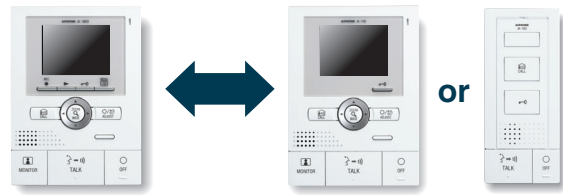

When a call is received at night, the LED on the Door Station lights up automatically to send clear color image to the monitor.

Monitoring & Speaking to the entrance

For monitoring, the LED does not light up, so you can monitor without being noticed by the people around the entrance. Pressing the TALK button lights up the LED and allows you to speak to the entrance area.

You hear strange noises.

Other Features

JK-1MD & JK-1MED

Hands-free & Press-to-talk communication

When a call comes in, press the TALK button to begin a hands-free conversation. In a noisy environment, the press-to-talk mode provides a clear conversation.

Room-to-room communication

By adding the optional Sub Master Station or Audio Sub Master Station, you can talk between 2 Master Stations.

External sensor input is available

Notify the activation of external sensor with alarm, LED, and display.