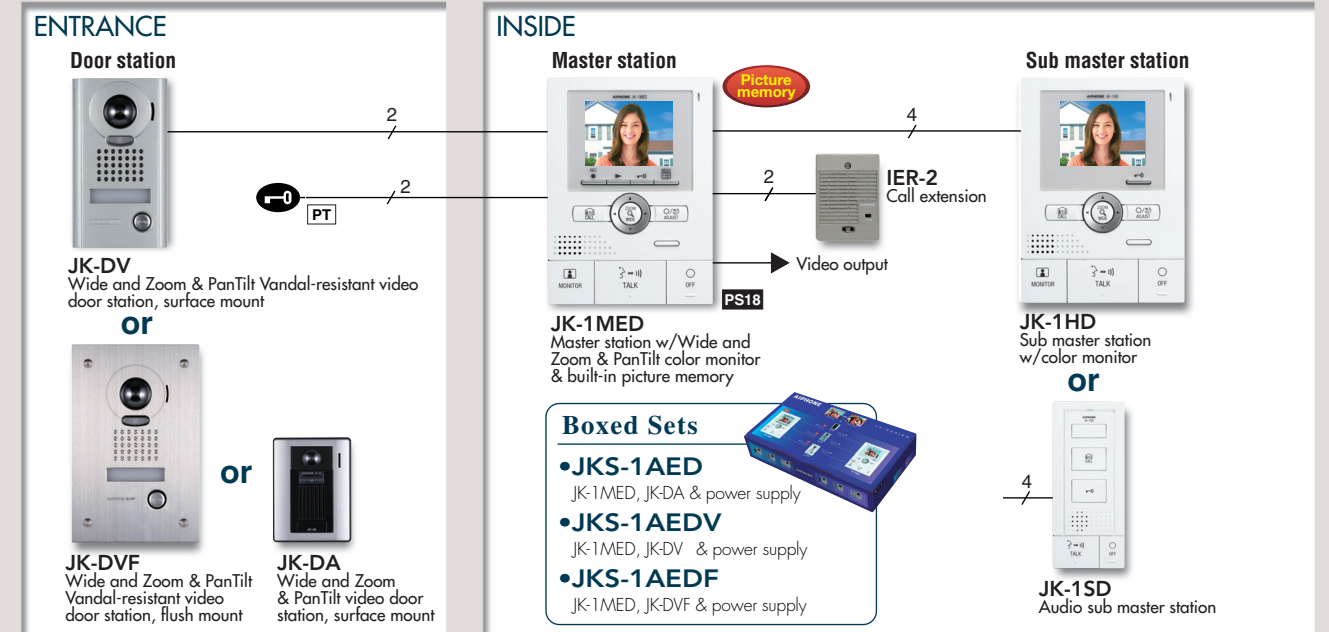

Option button

Controls an external device, such as an outdoor entrance light, when using an optional connector.

Video signal can be output from the Master Station.

To DVR, video recorder, etc.

3 Types of Door Station

Select the Door Station that best meets your needs.

JK-DV

JK-DVF

JK-DA

System Standard JK-1MD

DOOR 1 INSIDE 2

Picture memory JK-1MED

DOOR 1 INSIDE 2

PS18 : Power supply PS-1820S, PS-1820UL, PS-1820, PS-1810DIN PT : AC transformer

JKW-BA Long distance adaptor

• When JK series color video door station is more than 100m to max. 300m away.

Optional Access Control

AC-10S Access control keypad, surface mount

AC-10F Access control keypad, flush mount

JK-DV + AC-10S

■ CAMERA POSITION & IMAGE VIEW AREA

JK-DA, JK-DV, JK-DVF

(WIDE)

(ZOOM)

(WIDE)