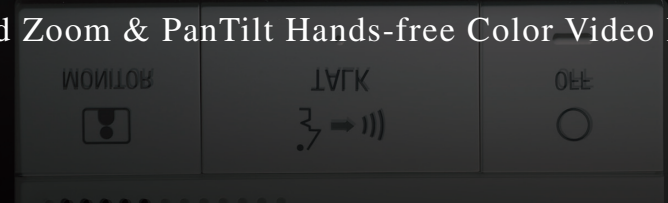

AIPHONE

JK Series

Identify Widely

Wide and Zoom & PanTilt Hands-free Color Video Intercom

Change the Field of Vision for Ad ded Security.

The advanced camera and monitor of the JK series expand your field of vision.
Enjoy a wide angle view with clear image quality.