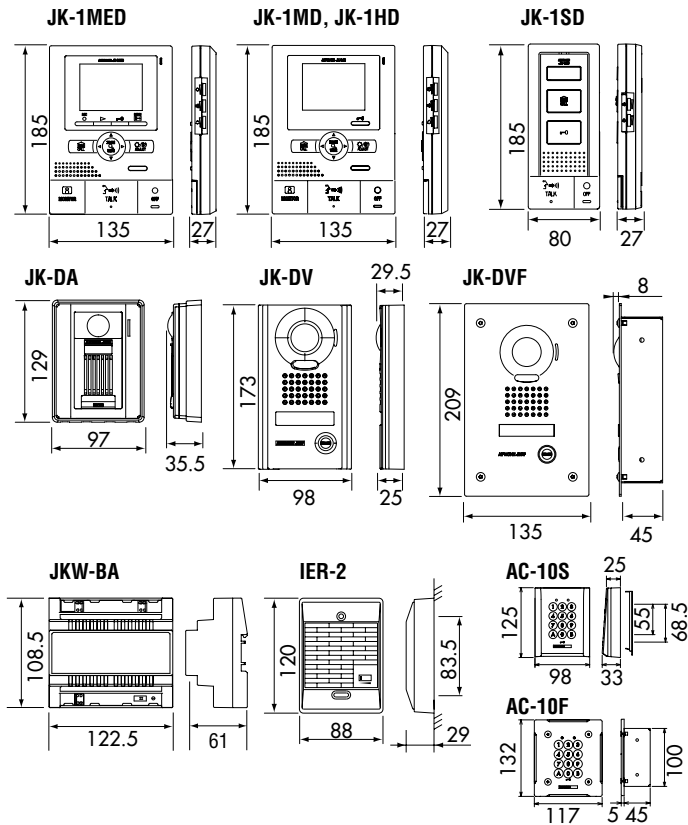

■ UNIT DIMENSIONS (mm)

■ SPECIFICATIONS

- Power source : 18V DC
- Power supply : PS-1820S, PS-1820UI, PS-1820, PS-1810DIN
- Consumption : Max. 400mA (JK-1MED, JK-1MD). Max. 200mA (JK-1HD). Max. 120mA (JK-1SD) Max. 95mA (JKW-BA)
- Calling : Chime, Image & audio, approx. 45 sec.
- Communication : Approx. 1 min. AUTOMATIC (Hands-free); To activate, momentarily press TALK button. MANUAL (Press-to-talk/Release-to-listen); To activate, press TALK button for 1 sec. or more.
- Video monitor : 3.5 inch direct-view TFT color LCD.
- Scanning line : 525 lines
- Video output : NTSC, 1Vpp/75 Ω
- Night viewing : Up to 50cm from camera (5 Lux), with white LED projected, background beyond 50cm cannot be seen.
- Door release : 24V AC/DC, 500mA (N/O dry closure contact)
- Option output : 24V AC/DC, 1.6A (N/O dry closure contact)
- Wiring : Door to master: 2-cond., PVC jacket with PE (polyethylene) insulated conductor. Master to sub: 4-cond., PVC jacket with PE (polyethylene) insulated conductor.
- Wiring distance : Master/sub to door: 50m (Ø0.65mm) 100m (Ø1.0mm) Master to IER-2: 75m (Ø0.65mm) 150m (Ø1.0mm)

■ WIRING & CABLE

- JK-1MED / JK-1MD : Four-conductors Monitor to Monitor Wiring
- Recommended: 2-conductor, PVC jacket with PE (polyethylene) insulated conductor. Never use individual conductors, twisted pair cable or coaxial cable.

Hands-free communication is activated by automatic voice switching circuitry, which may cause intermittent audio by the environmental noise level of either inside stations.

The image on the monitor is simulated.

Distributed by :

Deming Medal

ISO 9001 Certified
JQA-0291
AIPHONE CO., LTD.

AIPHONE®
Providing Peace of Mind

<http://www.aiphone.com/>

JK(E)1208A

All rights reserved. All statements valid at time of printing. The design and specifications are subject to change without notice for improvement.

Printed in Japan (E)
MC51038AYZ