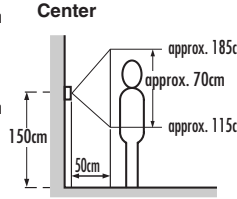

■ CAMERA POSITION & IMAGE VIEW AREA

JK-DA, JK-DV, JK-DVF

(WIDE)

(ZOOM)

(WIDE)

Mounting height 150cm

Mounting height 130cm

(ZOOM & PanTilt)

Mounting height 150cm

Mounting height 130cm

Left

Center

Center

Center

Down

Down

Right

■ UNIT DIMENSIONS (mm)

■ SPECIFICATIONS

- Power source : 18V DC
- Power supply : PS-1820S, PS-1820UI, PS-1820, PS-1810DIN
- Consumption : Max. 400mA (JK-1MED, JK-1MD). Max. 200mA (JK-1HD). Max. 120mA (JK-1SD) Max. 95mA (JKW-BA)
- Calling : Chime, Image & audio, approx. 45 sec.
- Communication : Approx. 1 min. AUTOMATIC (Hands-free); To activate, momentarily press TALK button. MANUAL (Press-to-talk/Release-to-listen); To activate, press TALK button for 1 sec. or more.
- Video monitor : 3.5 inch direct-view TFT color LCD.
- Scanning line : 525 lines
- Video output : NTSC, 1Vpp/75 Ω
- Night viewing : Up to 50cm from camera (5 Lux), with white LED projected, background beyond 50cm cannot be seen.
- Door release : 24V AC/DC, 500mA (N/O dry closure contact)
- Option output : 24V AC/DC, 1.6A (N/O dry closure contact)
- Wiring : Door to master: 2-cond., PVC jacket with PE (polyethylene) insulated conductor. Master to sub: 4-cond., PVC jacket with PE (polyethylene) insulated conductor.
- Wiring distance : Master/sub to door: 50m (Ø0.65mm) 100m (Ø1.0mm) Master to IER-2: 75m (Ø0.65mm) 150m (Ø1.0mm)

■ WIRING & CABLE

- JK-1MED / JK-1MD : Four-conductors Monitor to Monitor Wiring
- Recommended: 2-conductor, PVC jacket with PE (polyethylene) insulated conductor. Never use individual conductors, twisted pair cable or coaxial cable.

Hands-free communication is activated by automatic voice switching circuitry, which may cause intermittent audio by the environmental noise level of either inside stations.

The image on the monitor is simulated.