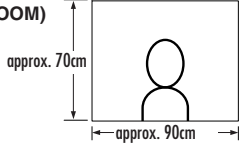

■ CAMERA POSITION & IMAGE VIEW AREA

JK-DA, JK-DV, JK-DVF

(WIDE)

(ZOOM)

(WIDE)

Mounting height 150cm

Mounting height 130cm

(ZOOM & PanTilt)

Mounting height 150cm

Mounting height 130cm

Left

Center

Center

Center

Down

Down

Right

■ UNIT DIMENSIONS (mm)

■ SPECIFICATIONS

- Power source : 18V DC
- Power supply : PS-1820S, PS-1820UI, PS-1820, PS-1810DIN
- Consumption : Max. 400mA (JK-1MED, JK-1MD). Max. 200mA (JK-1HD). Max. 120mA (JK-1SD) Max. 95mA (JKW-BA)
- Calling : Chime, Image & audio, approx. 45 sec.
- Communication : Approx. 1 min. AUTOMATIC (Hands-free); To activate, momentarily press TALK button. MANUAL (Press-to-talk/Release-to-listen); To activate, press TALK button for 1 sec. or more.
- Video monitor : 3.5 inch direct-view TFT color LCD.
- Scanning line : 525 lines
- Video output : NTSC, 1Vpp/75 Ω
- Night viewing : Up to 50cm from camera (5 Lux), with white LED projected, background beyond 50cm cannot be seen.
- Door release : 24V AC/DC, 500mA (N/O dry closure contact)
- Option output : 24V AC/DC, 1.6A (N/O dry closure contact)
- Wiring : Door to master: 2-cond., PVC jacket with PE (polyethylene) insulated conductor. Master to sub: 4-cond., PVC jacket with PE (polyethylene) insulated conductor.
- Wiring distance : Master/sub to door: 50m (Ø0.65mm) 100m (Ø1.0mm) Master to IER-2: 75m (Ø0.65mm) 150m (Ø1.0mm)

■ WIRING & CABLE

- JK-1MED / JK-1MD : Four-conductors Monitor to Monitor Wiring
- Recommended: 2-conductor, PVC jacket with PE (polyethylene) insulated conductor. Never use individual conductors, twisted pair cable or coaxial cable.

Hands-free communication is activated by automatic voice switching circuitry, which may cause intermittent audio by the environmental noise level of either inside stations.

The image on the monitor is simulated.