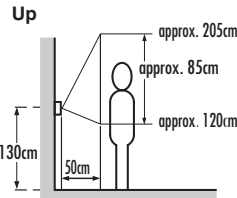

■ CAMERA POSITION & IMAGE VIEW AREA

JK-DA, JK-DV, JK-DVF

(WIDE)

(ZOOM)

(WIDE)

Mounting height 150cm

Mounting height 130cm

(ZOOM & PanTilt)

Mounting height 150cm

Mounting height 130cm

Left

Center

Center

Center

Down

Down

Right

■ UNIT DIMENSIONS (mm)

■ SPECIFICATIONS

- Power source : 18V DC
- Power supply : PS-1820S, PS-1820UI, PS-1820, PS-1810DIN
- Consumption : Max. 400mA (JK-1MED, JK-1MD). Max. 200mA (JK-1HD). Max. 120mA (JK-1SD) Max. 95mA (JKW-BA)
- Calling : Chime, Image & audio, approx. 45 sec.
- Communication : Approx. 1 min. AUTOMATIC (Hands-free); To activate, momentarily press TALK button. MANUAL (Press-to-talk/Release-to-listen); To activate, press TALK button for 1 sec. or more.
- Video monitor : 3.5 inch direct-view TFT color LCD.
- Scanning line : 525 lines
- Video output : NTSC, 1Vpp/75 Ω
- Night viewing : Up to 50cm from camera (5 Lux), with white LED projected, background beyond 50cm cannot be seen.
- Door release : 24V AC/DC, 500mA (N/O dry closure contact)
- Option output : 24V AC/DC, 1.6A (N/O dry closure contact)
- Wiring : Door to master: 2-cond., PVC jacket with PE (polyethylene) insulated conductor. Master to sub: 4-cond., PVC jacket with PE (polyethylene) insulated conductor.
- Wiring distance : Master/sub to door: 50m (Ø0.65mm) 100m (Ø1.0mm) Master to IER-2: 75m (Ø0.65mm) 150m (Ø1.0mm)

■ WIRING & CABLE

- JK-1MED / JK-1MD : Four-conductors Monitor to Monitor Wiring
- Recommended: 2-conductor, PVC jacket with PE (polyethylene) insulated conductor. Never use individual conductors, twisted pair cable or coaxial cable.

Hands-free communication is activated by automatic voice switching circuitry, which may cause intermittent audio by the environmental noise level of either inside stations.

The image on the monitor is simulated.