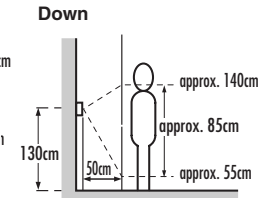

■ CAMERA POSITION & IMAGE VIEW AREA

JK-DA, JK-DV, JK-DVF

(WIDE)

(ZOOM)

(WIDE)

Mounting height 150cm

Mounting height 130cm

(ZOOM & PanTilt)

Mounting height 150cm

Mounting height 130cm

Left

Center

Center

Center

Down

Down

Right

■ UNIT DIMENSIONS (mm)

■ SPECIFICATIONS

- Power source : 18V DC
- Power supply : PS-1820S, PS-1820UI, PS-1820, PS-1810DIN
- Consumption : Max. 400mA (JK-1MED, JK-1MD). Max. 200mA (JK-1HD). Max. 120mA (JK-1SD) Max. 95mA (JKW-BA)
- Calling : Chime, Image & audio, approx. 45 sec.
- Communication : Approx. 1 min. AUTOMATIC (Hands-free); To activate, momentarily press TALK button. MANUAL (Press-to-talk/Release-to-listen); To activate, press TALK button for 1 sec. or more.
- Video monitor : 3.5 inch direct-view TFT color LCD.
- Scanning line : 525 lines
- Video output : NTSC, 1Vpp/75 Ω
- Night viewing : Up to 50cm from camera (5 Lux), with white LED projected, background beyond 50cm cannot be seen.
- Door release : 24V AC/DC, 500mA (N/O dry closure contact)
- Option output : 24V AC/DC, 1.6A (N/O dry closure contact)
- Wiring : Door to master: 2-cond., PVC jacket with PE (polyethylene) insulated conductor. Master to sub: 4-cond., PVC jacket with PE (polyethylene) insulated conductor.
- Wiring distance : Master/sub to door: 50m (Ø0.65mm) 100m (Ø1.0mm) Master to IER-2: 75m (Ø0.65mm) 150m (Ø1.0mm)

■ WIRING & CABLE

- JK-1MED / JK-1MD : Four-conductors Monitor to Monitor Wiring
- Recommended: 2-conductor, PVC jacket with PE (polyethylene) insulated conductor. Never use individual conductors, twisted pair cable or coaxial cable.

Hands-free communication is activated by automatic voice switching circuitry, which may cause intermittent audio by the environmental noise level of either inside stations.

The image on the monitor is simulated.