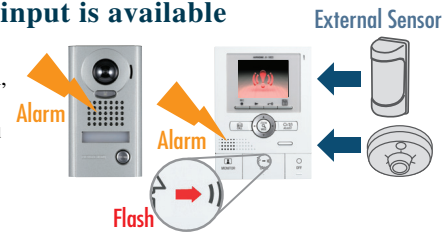

When a call is received at night, the LED on the Door Station lights up automatically to send clear color image to the monitor.

Monitoring & Speaking to the entrance

For monitoring, the LED does not light up, so you can monitor without being noticed by the people around the entrance. Pressing the TALK button lights up the LED and allows you to speak to the entrance area.

Room-to-room communication

By adding the optional Sub Master Station or Audio Sub Master Station, you can talk between 2 Master Stations.

External sensor input is available

Notify the activation of external sensor with alarm, LED, and display.

* The warning screen is only displayed on the JK-1MED.

LED light indicates who is speaking

LED light turns on when you talk and turns off as you listen.

Easy operation

With the icons for the buttons and display, you intuitively know how to operate.

Option button

Controls an external device, such as an outdoor entrance light, when using an optional connector.

Video signal can be output from the Master Station.

To DVR, video recorder, etc.

3 Types of Door Station